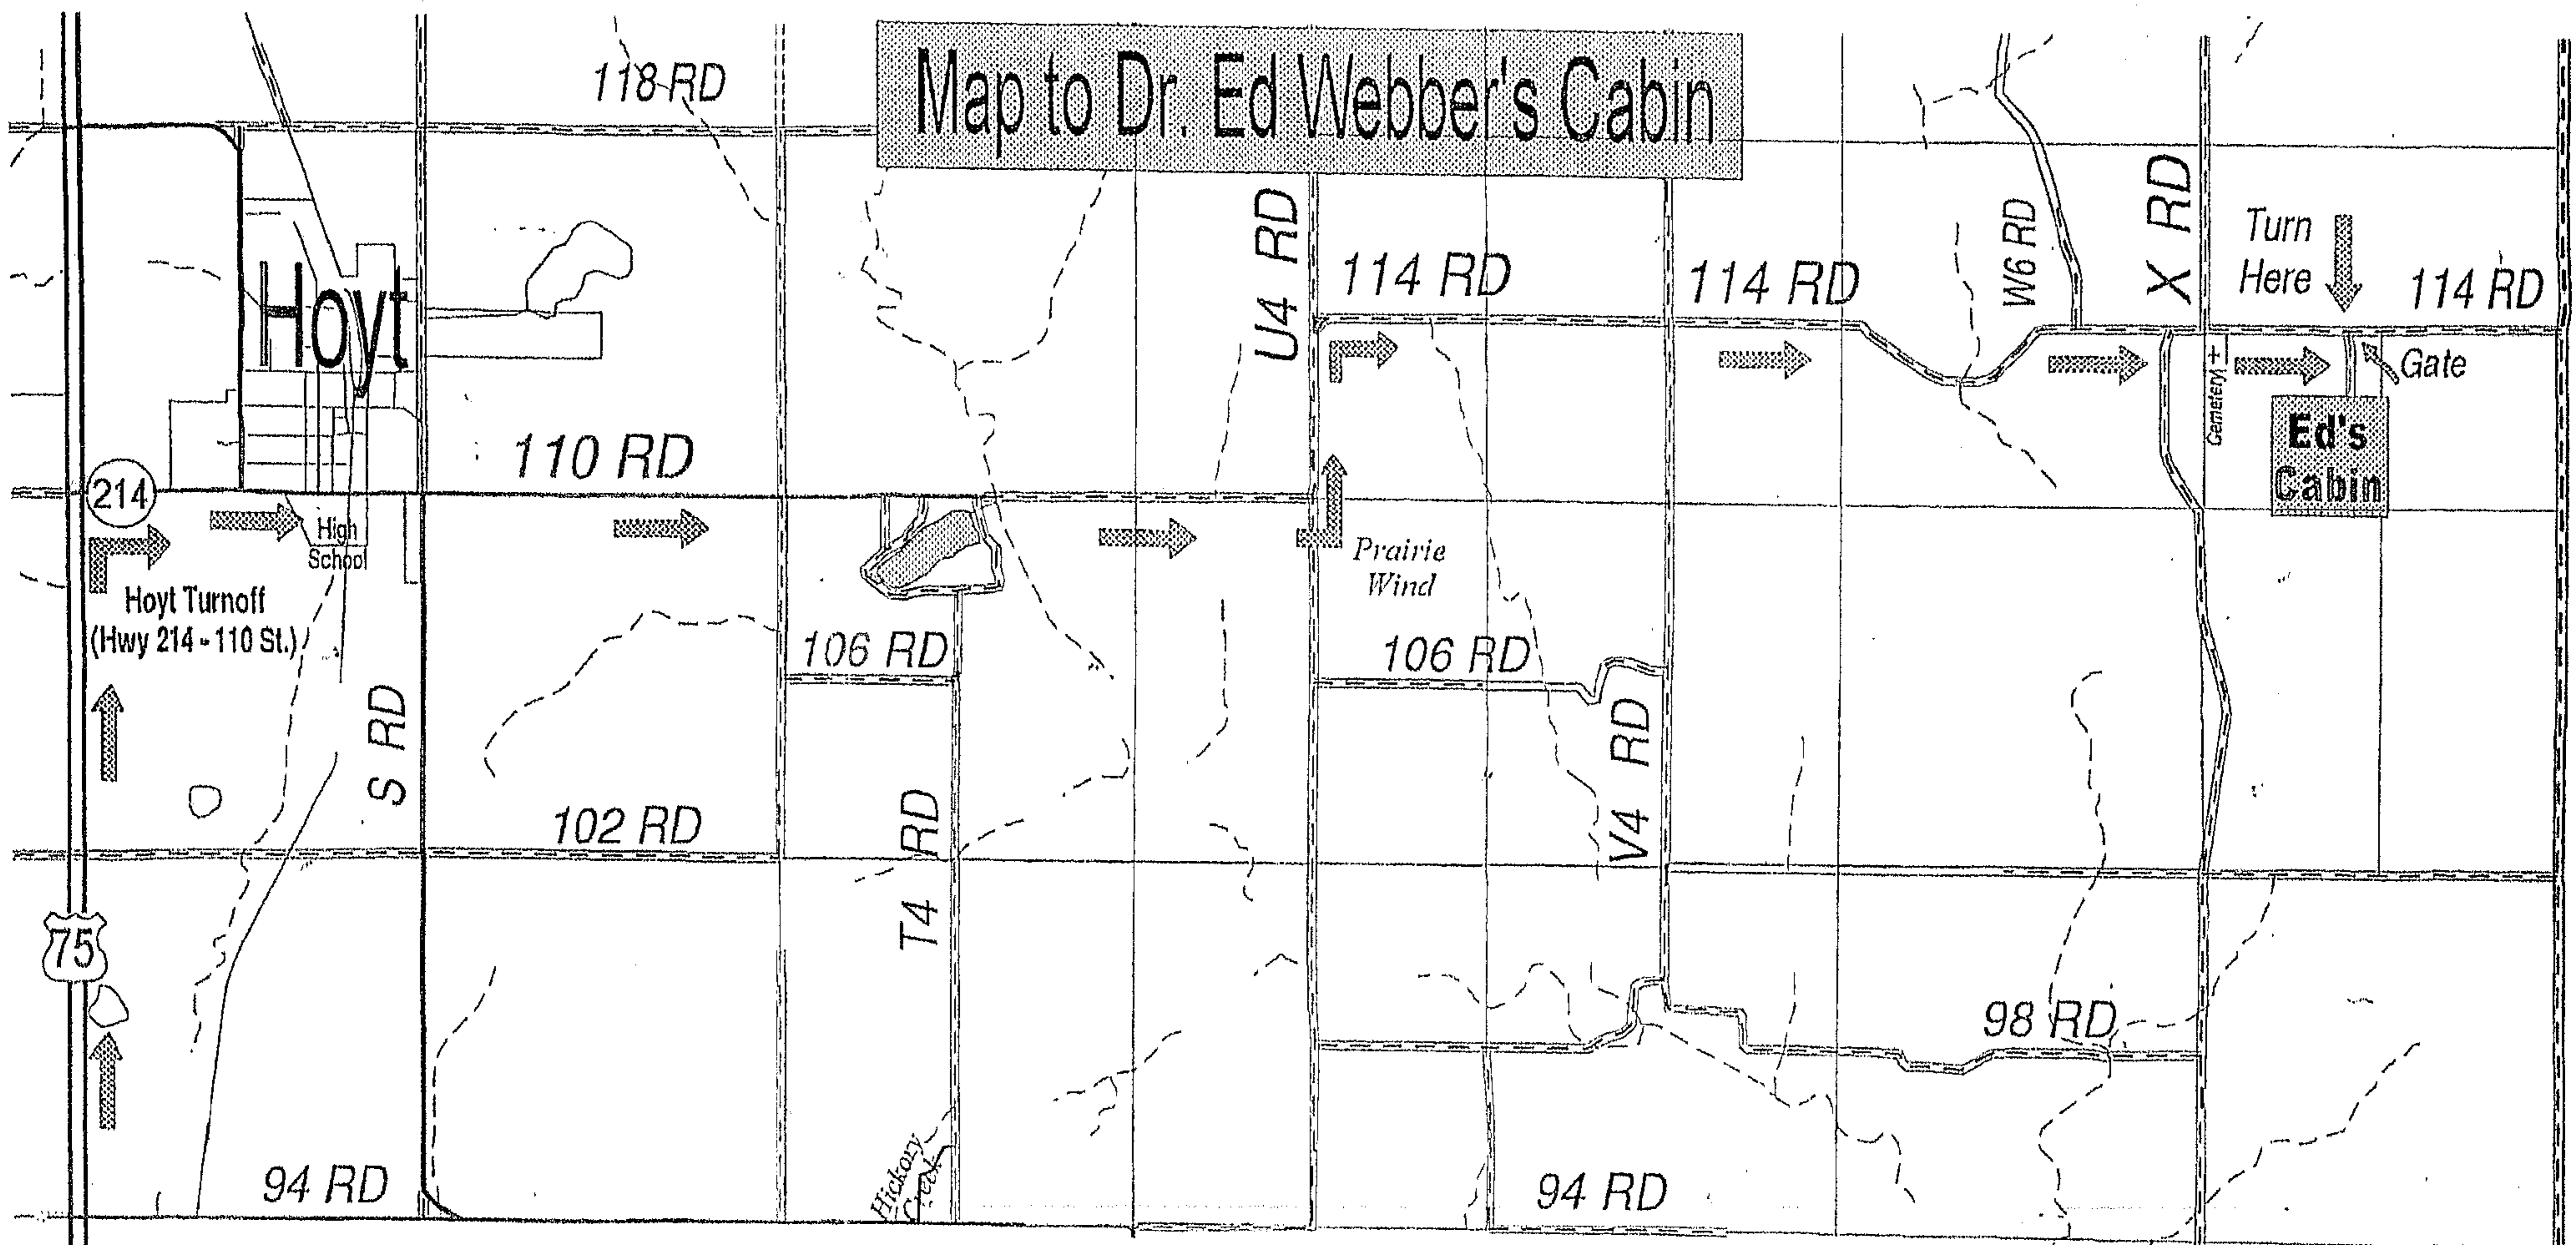

Map to Dr. Ed Webber's Cabin

19.5 miles to Webber gate from
Westgate Bridge (over KS River)
(New Hwy 75 North)

↑
North

CABIN # 785-484-2662